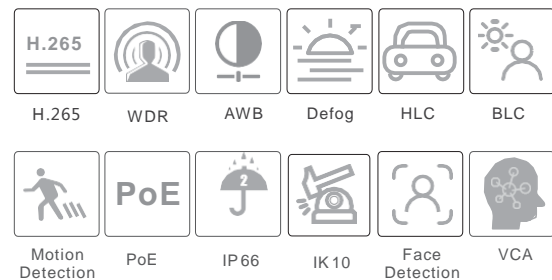

# NGC-7285V

8MP Network IR Water-Proof  
Dome Camera

- 8MP ( 3840 × 2160 ) H.265 full real time coding
- Max.resolution: 3840 × 2160; ICR auto switch, true day / night
- 20 ~ 30m IR night view distance; Motorized zoom lens
- 3D DNR, true WDR, HLC, BLC, Smart IR and ROI coding
- 1CH CVBS output; 1CH audio input; 1CH audio output
- RS 485; Hardware reset; 1CH alarm input; 1CH alarm output
- Micro SD card slot, up to 128GB
- DC12V/PoE power supply
- Support smart phone, iPad, remote monitoring
- IP66 & IK10 ingress protection; Support three streams
- P2P function optional
- Support face detection
- Smart analytics (optional): object removal detection, abnormal video signal detection, line crossing detection, region intrusion detection, people intrusion detection, people counting detection, and crowd density detection