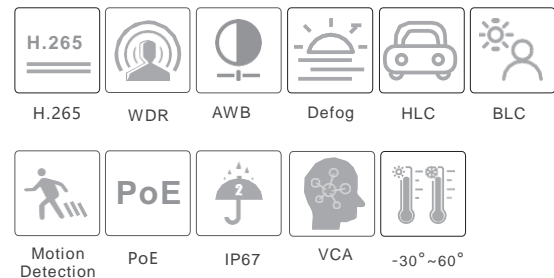

### SPECIFICATIONS

Model	NGC-7281FS
<b>Specifications</b>	
<b>Camera</b>	
Image Sensor	1 / 2.8 "CMOS
Image Size	3840x2160
Electronic Shutter	1 s ~ 1 / 100000 s
Iris Type	Fixed Iris
Min. Illumination	0.06 lux @ F1.6, AGC ON; 0 lux with IR
Lens	2.8 mm @F1.6, Horizontal FoV:109.7°; Vertical FoV:77.2°; Diagonal FoV:116.9°
Focus	Fixed
Lens Mount	M12
Day&Night	ICR
Wide Dynamic Range	120dB
BLC	Yes
HLC	Yes
Defog	Yes
Digital NR	3D DNR
Angle Adjustment	Pan: 0°~360°; Tilt:0°~75°; Rotation: 0°~360°
<b>Image</b>	
Video Compression	H.265+ / H.265 / H.264+ / H.264
H.264 Compression Standard	Baseline Profile/Main Profile/High Profile
Resolution	8MP ( 3840 × 2160 ), 6MP( 3072 × 2048 ),5MP( 2592 × 1944 ), 4MP ( 2560 × 1440 ), 1080P ( 1920 × 1080 ), 720P ( 1280 × 720 ), D1, CIF, 480 × 240
Main Stream	60Hz : 8MP/6MP(1~20fps), 5MP/4MP/1080P(1~30fps) 50Hz : 8MP/6MP(1~20fps), 5MP/4MP/1080P(1~25fps)
Sub Stream	720P/D1/CIF/480 × 240(60Hz: 1~30fps; 50Hz: 1~25fps)
Third Stream	D1/CIF/480 × 240 (60Hz: 1~30fps; 50Hz: 1~25fps)
Bit Rate	64 Kbps ~ 12 Mbps
Bit Rate Type	VBR / CBR
Audio Compression	G711A / U
Image Settings	ROI, Saturation, Brightness, Hue, Contrast,Wide Dynamic, Sharpness, NR, etc. adjustable through client software or web browser
ROI	3 ROI, Each ROI to be configured separately
<b>Interfaces</b>	
Network	RJ45
Video Output	No
Audio	1CH built-in MIC; 1CH audio input
Storage	Built-in micro SD card slot; up to 256GB
Reset	Yes
<b>Functions</b>	
Remote Monitoring	Web browsing, CMS remote control
Online Connection	Support simultaneous monitoring for up to 10 users; Support multi-stream real time transmission
Network Protocol	UDP, IPv4, IPv6, DHCP, NTP, RTSP, RTP, RTCP, ICMP, IGMP, PPPoE, DDNS, SMTP, FTP, SNMP,HTTP, 802.1x, UPnP, HTTPs, QoS
Interface Protocol	ONVIF
Storage	Network remote storage; micro SD card storage
Smart Alarm	Motion detection; SD card error; SD card full
IntelligentAnalytics	Scene change, video blur detection, video color cast detection , line crossing detection, intrusion detection
General function	Watermark, IP address filtering, video mask, heartbeat, password protection, image distortion correction, etc.
IR Distance	20~30m
Protection Grade	IP 67
PoE	Yes (IEEE802.3af)