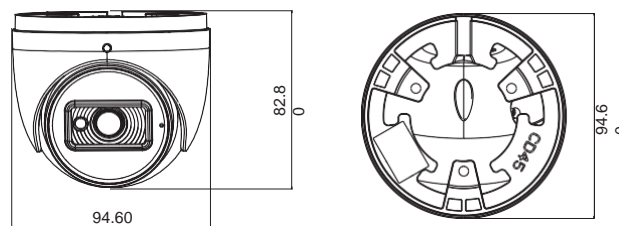

Others	
Power Supply	DC12V/PoE
Power Consumption	< 9W
Operating Environment	- 30 °C ~ 60 °C (-22°F~140°F) Humidity: less than 95 % (non-condensing)
Dimensions (mm)	Φ 94.6 × 82.8
Weight (net)	Approx. 0.46KG
Installation	Ceiling mounting; Wall mounting
Certificate	CE, FCC
Environmental Protection	Complies with Directive EU RoHS, WEEE(2012/19/EU) , directive 94/62/EC and REACH(EC1907/2006)

DIMENSIONS