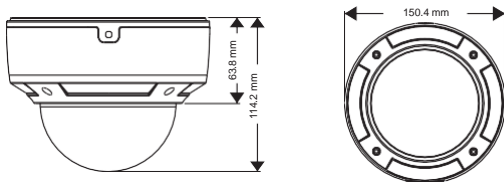

Dimensions

Specifications

Specifications	Model	NGC-7255V
Camera		
Image Sensor		1 / 2.5 "CMOS
Image Size		2592×1944
Electronic Shutter		1 / 25 s ~ 1 / 100000 s
Iris Type		Fixed Iris
Min. Illumination		0.03 lux @F1.2, AGC ON; 0 lux with IR
Lens		3.3 ~ 12 mm @F1.4, horizontal field of view:93.9° ~ 34.8°
Lens Mount		Φ14
Day & Night		ICR
Wide Dynamic Range		120dB
BLC		Yes
HLC		Yes
Digital NR		2D / 3D DNR
Angle Adjustment		Pan : 0°~360°, Tilt : 0°~77°, Rotation : 0°~360°
Image		
Video Compression		H.265 / H.264 / MJPEG
H.265 Compression Standard		Main Profile @Leve4.1 High Tier
Resolution		5MP (2592 × 1944), 4MP (2592 × 1520), 2K (2560 × 1440), 3MP (2304 × 1296), 1080P (1920 × 1080), 720P (1280 × 720), D1, CIF, 480 × 240
Main Stream		60Hz : 5MP(1~30fps)/4MP(1~30fps)/ 2K(1~30fps)/ 3MP(1~30fps)/ 1080P(1~60fps) / 720P(1~30fps) 50Hz : 5MP(1~25fps)/ 4MP (1~25fps) / 2K (1~25fps) / 3MP (1~25fps) / 1080P (1~50fps) / 720P (1~25fps)
Bit Rate		128 Kbps ~ 10 Mbps
Encode Mode		VBR / CBR
Quality		Five levels under VBR; Freely adjustable under CBR
Image Settings		ROI, Saturation, Brightness, Chroma, Contrast, Wide Dynamic, Sharpen, NR,etc. adjustable through client software or web browser
Audio Compression		G711A / U
ROI		Each ROI to be configured separately
Interfaces		
Network		RJ45
Audio		MIC IN × 1, MIC OUT × 1
Video Output		CVBS video output (BNC × 1)
Storage Card		Support TF card, up to 128GB
RS485		Yes
Alarm Input		1 CH
Alarm Output		1 CH
Functions		
Remote Monitoring		IE browsing,CMS remote control
Online Connection		Support simultaneous monitoring for up to 6 users; Support multi-stream real time transmission
Network Protocol		TCP / IP, UDP, DHCP, NTP, RTSP, PPPoE, DDNS, SMTP, FTP
Interface Protocol		ONVIF, GB-T/28181-2011
Storage		TF card local storage, network remote storage
Smart Alarm		Motion alarm, sensor alarm
PTZ		RS485 × 1
PoE		Yes
IR Distance		20 ~ 30 m
Water-proof		IP66
Others		
Power Supply		DC 12V / PoE
Power Consumption		< 9.5W
Operating Environment		- 20 °C ~ 50 °C, 10 % ~ 90 % relative humidity
Dimensions (mm)		Φ150 × 114
Weight (net)		1038g
Installation		Ceiling mounting (Wall mounting available with the junction box and bracket)