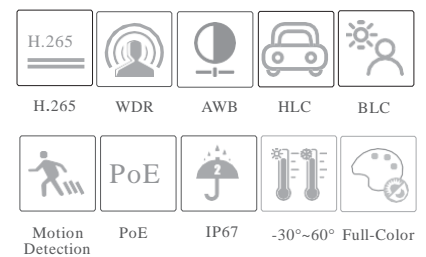

NGC-7240FC

4MP Full-Color Turret Network Camera

SPECIFICATIONS

Model	NGC-7240FC
Specifications	
Camera	
Image Sensor	1/3" CMOS
Image Size	2560 × 1440
Electronic Shutter	1/1 s ~ 1/100000 s
Iris Type	Fixed Iris
Min Illumination	0.003 lux@ F1.0, AGC ON; 0 lux with LED ON
S/N Ratio	≥50dB
Lens	2.8 mm @F1.0, H.FoV: 99°; V.FoV: 53°; D.FoV: 116°
Focus	Fixed
Lens Mount	M12
Wide Dynamic Range	120dB
BLC	Yes
HLC	Yes
Defog	No
Digital NR	3D DNR
Angle Adjustment	Pan: 0°~360°; Tilt: 0°~75°; Rotation: 0°~360°
Image	
Video Compression	Main stream: H.265 / H.264 Sub stream: H.265 / H.264 / MJPEG Third stream: H.265 / H.264 / MJPEG
H.264 Compression Standard	Baseline Profile/Main Profile/High Profile
Resolution	4MP (2560×1440), 3MP (2304×1296), 1080P (1920 × 1080), 720P (1280 × 720), D1, VGA(640 × 480), CIF, 480 × 240
Main Stream	60Hz: 4MP/3MP/1080P/720P(1~30fps); 50Hz: 4MP/3MP/1080P/720P(1~25fps)
Sub Stream	60Hz : 720P/D1/VGA/CIF(1~30fps); 50Hz: 720P/D1/VGA/CIF (1~25fps)
Third Stream	60Hz : D1/CIF/480×240 (1~30fps); 50Hz: D1/CIF/480×240 (1~25fps)
Bit Rate	128 Kbps ~ 8 Mbps
Bit Rate Type	VBR / CBR
Audio Compression	G711A / U
Image Settings	ROI, Saturation, Brightness, Hue, Contrast, Wide Dynamic, Sharpness, Image Flip, Image Mirror, NR, etc. adjustable through client software or web browser
ROI	Each ROI to be configured separately
Interfaces	
Network	RJ 45
Video Output	NO
Audio	1CH audio input; 1CH built-in MIC
Storage	Built-in micro SD card slot, up to 256GB
Reset	Yes
Functions	
Remote Monitoring	Web Browser/NAVAIO NVMS2.0/NVR/mobile APP
Web Browser	IE11 (plug-in required)/Chrome 89.0+/Edge 89.0+/Firefox 87.0+/Safari 14.0+
Online Connection	Support simultaneous monitoring for up to 3 users; Support multi-stream real time transmission
Network Protocol	UDP, IPv4, IPv6, DHCP, NTP, RTSP, RTP, RTCP, SNMP, PPPoE, DDNS, 802.1x, SMTP, FTP, UPnP, HTTPS, HTTP, QoS
Interface Protocol	ONVIF
Storage	Network remote storage; micro SD card storage
Intelligent Analytics	Video exception detection, intrusion detection, line crossing detection and abandoned / missing object detection
Smart Alarm	Motion detection, SD card error, SD card full
General function	Watermark, video mask, heartbeat, corridor pattern
Security	Video encryption, firmware encryption, HTTPS encryption, configuration encryption, illegal login lock, IP address filtering, 802.1x authentication, basic and digest authentication for HTTP/HTTPS
PoE	Yes (IEEE802.3af)
White Light Range	20 ~ 30 m
Ingress Protection	IP 67