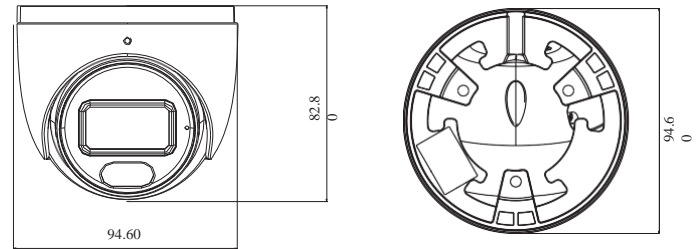

DORI Distance				
Lens	Detect	Observe	Recognize	Identify
2.8mm	57.76m(189.50ft)	23.11m(75.82ft)	11.55m(37.89ft)	5.78m(18.96ft)
Others				
Power Supply	DC12V/PoE			
Power Consumption	< 5.5W			
Storage Conditions	- 30 °C ~ 65 °C (-22°F~149°F), Humidity: less than 95 % (non-condensing)			
Operating Conditions	- 30 °C ~ 60 °C (-22°F~140°F), Humidity: less than 95 % (non-condensing)			
Dimensions (mm)	Φ94.6 × 82.8			
Weight (net)	Approx. 0.45KG			
Installation	Ceiling mounting; wall mounting			
Certificate	CE, FCC			
Environmental Protection	Complies with Directive EU RoHS, WEEE(2012/19/EU), directive 94/62/EC and REACH(EC1907/2006)			

DIMENSIONS