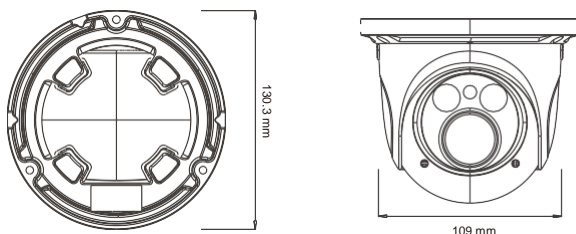

## Dimensions

## Specifications

Specifications	Model	NGC-7235VS
<b>Camera</b>		
Image Sensor		1 / 3" CMOS
Image Size		2048 x 1536
Electronic Shutter		1 / 25 s ~ 1 / 100000 s
Auto Iris		Fixed Iris
Min. Illumination		0.07 lux @F1.2, AGC ON; 0 lux with IR
Lens		2.8 ~ 12 mm @F1.4, angle of view : 84° ~ 27°
Lens Mount		Φ14
Day & Night		ICR
Wide Dynamic Range		Digital WDR
Digital NR		3DDNR
Angle Adjustment		Pan : 0°~360°, Tilt : 0°~90°, Rotation : 0°~360°
<b>Image</b>		
Video Compression		H.264 / MJPEG
H.264 Compression Standard		Baseline Profile / Main Profile / High Profile
Resolution		3MP ( 2048 × 1536 ), 1080P ( 1920 × 1080 ), 720P ( 1280 × 720 ), D1, CIF, 480 x 240
Main Stream		60Hz : 3MP ( 1 ~ 30fps ) / 1080P ( 1 ~ 30fps ) / 720P ( 1 ~ 30fps ) 50Hz : 3MP ( 1 ~ 25fps ) / 1080P ( 1 ~ 25fps ) / 720P ( 1 ~ 25fps )
BitRate		128 Kbps ~ 6 Mbps
Encode Mode		VBR / CBR
Quality		Five levels under VBR; Freely adjustable under CBR
Image Settings		ROI, Saturation, Brightness, Chroma, Contrast, Wide Dynamic, Sharpen, NR, etc. adjustable through client software or web browser
ROI		3ROI
<b>Interfaces</b>		
Network		RJ45
<b>Functions</b>		
Remote Monitoring		IE browsing, CMS remote control
Online Connection		Support simultaneous monitoring for up to 4 users; Support multi-stream real time transmission
Network Protocol		TCP / IP, UDP, DHCP, NTP, RTSP, PPPoE, DDNS, SMTP, FTP
Interface Protocol		ONVIF
Storage		Network remote storage
Smart Alarm		Motion alarm
PoE		Yes
IR Distance		20 ~ 30m
Water-proof		IP66
<b>Others</b>		
Power Supply		DC12V / PoE
Power Consumption		<2W
IR Consumption ON		<4.5W
Operating Environment		- 20 °C ~ 50 °C, 10 % ~ 90 % humidity
Dimensions ( mm )		Φ109 x 130
Weight ( net )		688g
Installation		Pendent mounting ( Wall mounting available with the junction box and bracket )