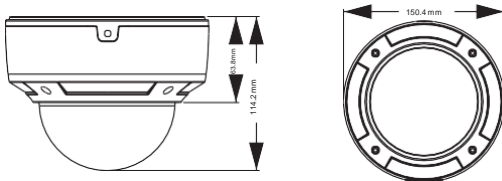

Dimensions

Specifications

| Model | NGC-7233V | |
|-----------------------|---|-----|
| Specifications | | |
| Camera | | |
| Image Sensor | 1 / 3 "CMOS | |
| Image Size | 2048 x 1536 | |
| Electronic Shutter | 1 / 25 s ~ 1 / 100000 s | |
| Min Illumination | 0 Lux (IR LED ON) | |
| Lens | 2.8 ~ 12 mm | |
| Lens Mount | CS | Φ14 |
| Image | | |
| Video Compression | H.264 / MJPEG | |
| Resolution | 3MP (2048 × 1536),1080P (1920 × 1080) 、720P (1280 × 720),D1 GIF 480 x 240 | |
| Multi-stream | 3MP (1 ~ 30fps) / 1920 x 1080 (1 ~ 30fps) 1280 x 720 (1 ~ 10fps) / D1 (1 ~ 30fps) / CIF (1 ~ 30fps) CIF (1 ~ 30fps) / 480 x 240 (1 ~ 30fps) | |
| Bit rate | 64 Kbps ~ 8 Mbps | |
| Encode Mode | VBR / CBR | |
| Quality | Five levels under VBR; Freely adjustable under CBR | |
| Image Settings | ROI coding, Saturation, Brightness, Chroma, Contrast, Wide Dynamic, Sharpen, NR, etc. adjustable through client software or web browser | |
| Interfaces | | |
| Network | RJ45 | |
| Audio | Two-way audio (MIC IN × 1, MIC OUT × 1) | |
| Video Output | CVBS video output (BNC x1) | |
| Storage Card | Support TF card, the max capacity is 64GB | |
| RS485 | Yes | |
| Alarm Input | 1 CH | |
| Alarm Output | 1 CH | |
| Func tions | | |
| Remote Monitoring | IE browsing, CMS remote control | |
| Online Connection | Support simultaneous monitoring for up to 10 users; Support multi-stream real timetransmission | |
| Protocol | TCP / IP, UDP, DHCP, NTP, RTSP, PPPoE, DDNS, SMTP, FTP | |
| Storage | TF card local storage, network remote storage | |
| Smart Alarm | Motion Alarm, Sensor alarm | |
| Day & Night | ICR | |
| PTZ | RS485 x 1 | |
| PoE | Yes | |
| IR Distance | 20 ~ 30 m optional | |
| Water-proof | IP66 | |
| Others | | |
| Power Supply | DC 12V / PoE | |
| Power Consumption | < 4W | |
| IR Consumption ON | < 5.5W | |
| Operating Environment | - 20 °C ~ 50 °C, 10 % ~ 90 % humidity | |
| Dimensions (mm) | Φ 150 × 114 | |
| Weight (net) | 990 g | |