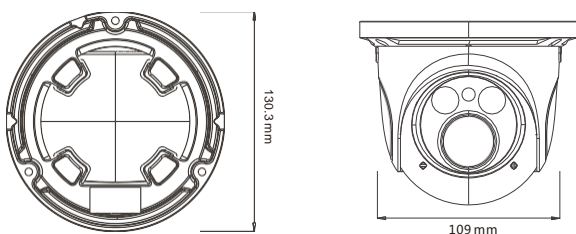

Dimensions

Available Accessories

NAV-SD

Specifications

Specifications	Model	NGC-7226V
Camera		
Image Sensor		1 / 2.7" CMOS
Image Size		1920 × 1080
Electronic Shutter		1 / 25 s ~ 1 / 100000 s
Iris Type		Fixed Iris
Min. Illumination		0.05 lux @F1.2,AGC ON; 0 lux with IR
Lens		2.8 ~ 12 mm(FZ) @F1.4, horizontal field of view : 94.3° ~ 35.6°
Lens Mount		Φ14
Day & Night		ICR
Wide Dynamic Range		120dB
Digital NR		3D DNR
Angle Adjustment		Pan : 0°~360°, Tilt : 0°~90°, Rotation : 0°~360°
Image		
Video Compression		H.265 / H.264 / MJPEG
H.265 Compression Standard		Main Profile @Leve4.1 High Tier
Resolution		1080P (1920 × 1080), 720P (1280 × 720), D1, CIF, 480 × 240
Main Stream		60Hz : 1080P(1 ~ 30fps) / 720P(1 ~ 30fps) 50Hz : 1080P(1 ~ 25fps) / 720P(1 ~ 25fps)
Bit Rate		128 Kbps ~ 6 Mbps
Bit Rate Type		VBR / CBR
Quality		Five levels under VBR; Freely adjustable under CBR
Image Settings		ROI, Saturation, Brightness, Chroma, Contrast, Wide Dynamic, sharpen, NR, etc. adjustable through client software or webbrowser
ROI		Each ROI to be configured separately
Interfaces		
Network		RJ45
Audio		MIC IN ×1
Video Output		CVBS video output (BNC ×1)
Functions		
Remote Monitoring		IE browsing, CMS remote control
Online Connection		Support simultaneous monitoring for up to 4 users ; Support multi-stream real timetransmission
Network Protocol		TCP / IP, UDP, DHCP, NTP, RTSP, PPPoE, DDNS, SMTP, FTP
Interface Protocol		ONVIF, GB-T / 28181 -2011
Storage		Network remote storage
Smart Alarm		Motion alarm
Smart Analysis		Object removal detection, line crossing detection and intrusion detection, etc.
PoE		Yes
IR Distance		30 ~ 50 m
Ingress Protection		IP66
Others		
Power Supply		DC12V / PoE
Power Consumption		< 2W
IR Consumption ON		< 4.5W
Operating Environment		- 20 °C ~ 50 °C, 10 % ~ 90 % relative humidity
Dimensions (mm)		Φ109 × 130
Weight (net)		701g
Installation		Pendent mounting (Wall mounting available with the junction box and bracket)