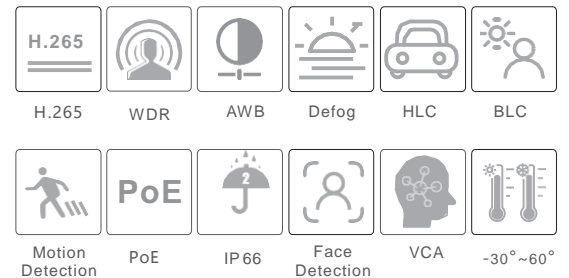

# NGC-7222FS

2 MP Network IR Water-proof Dome Camera

- 2MP( 1920×1080) H.265 full real time coding
- Max. resolution: 1920 ×1080; ICR auto switch, true day / night
- 20 ~ 30m IR night view distance
- 3DDNR,true WDR,HLC,BLC,Smart IR and ROI coding
- DC12V/PoE powersupply
- Support smart phone, iPad, remote monitoring
- IP66 ingress protection;
- Support multi-stream real time transmission