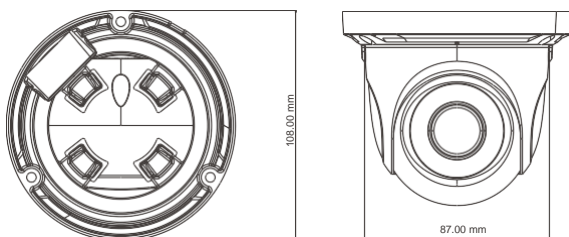

Dimensions

Specifications

Specifications	Model	NGC-7221FS
Camera		
Image Sensor		1 / 2.8" CMOS
Image Size		1920 x 1080
Electronic Shutter		1 / 25 s ~ 1 / 100000 s
Auto Iris		Fixed Iris
Min. Illumination		0.1 lux @ F1.2, AGC ON; 0 lux with IR
Lens		3.6 mm @ F1.6, angle of view: 79° (2.8 mm optional)
Lens Mount		M12
Day & Night		ICR
Wide Dynamic Range		Digital WDR
Digital NR		3D DNR
Angle Adjustment		Any angle
Image		
Video Compression		H.264 / MJPEG
H.264 Compression Standard		Baseline Profile / Main Profile / High Profile
Resolution		1080P (1920 x 1080), 720P (1280 x 720), D1, CIF, 480 x 240
Main Stream		60Hz : 1080P (1 ~ 30fps) / 720P (1 ~ 30fps) 50Hz : 1080P (1 ~ 25fps) / 720P (1 ~ 25fps)
BitRate		256Kbps ~ 5Mbps
Encode Mode		VBR / CBR
Quality		Five levels under VBR; Freely adjustable under CBR
Image Settings		ROI, Saturation, Brightness, Chroma, Contrast, Wide Dynamic, Sharpen, NR, etc. adjustable through client software or web browser
ROI		3ROI
Interfaces		
Network		RJ45
Functions		
Remote Monitoring		IE browsing, CMS remote control
Online Connection		Support simultaneous monitoring for up to 3 users ; Support multi-stream real time transmission
Network Protocol		TCP/IP, UDP, DHCP, NTP, RTSP, DDNS, SMTP, FTP
Interface Protocol		ONVIF
Storage		Network remotestorage
Smart Alarm		Motion alarm
PoE		Optional
IR Distance		10 ~ 20m
Water-proof		IP66
Others		
Power Supply		DC12V (PoE power supply optional)
Power Consumption		<2W
IR Consumption ON		<4W
Operating Environment		- 20°C ~ 50°C, 10% ~ 90% humidity
Dimensions (mm)		Φ87 × 108
Weight (net)		369g
Installation		Pendent mounting (Wall mounting available with the junction box and bracket)