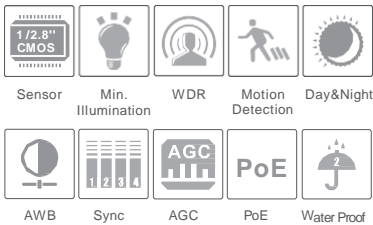

NGC-7221FS

**2 MP Network IR Water-proof
Dome Camera**

2 MP Network IR Water-proof Dome Camera

Features

- 2MP (1920 x 1080) full realtime coding
- Max resolution: 1920 x 1080
- ICRautoswitch, true day / night
- 10 ~ 20m IR night view distance
- 3D DNR, digital WDR
- ROI coding
- PoE power supply optional
- Support smart phone, iPad, remote monitoring
- Support P2P
- IP66 ingress protection
- Support three streams