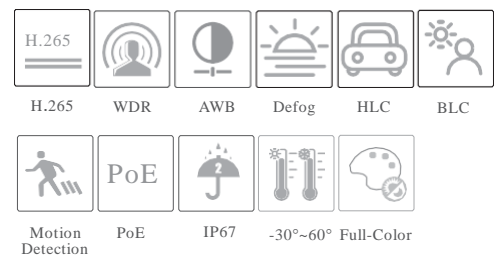

SPECIFICATIONS

Specifications	Model	NGC-7220FC
Camera		
Image Sensor		1 / 2.8" CMOS
Image Size		1920 × 1080
Electronic Shutter		1s ~ 1 / 100000 s
Iris Type		Fixed Iris
Min Illumination		0 lux (LED ON)
S/N Ratio		≥50dB
Lens		2.8 mm @F1.0, H.FoV: 109°; V.FoV:76.4°; D.FoV:116.2°
Lens Mount		M12
Wide Dynamic Range		Digital WDR
BLC		Yes
HLC		Yes
Defog		Yes
Digital NR		3D DNR
Angle Adjustment		Pan: 0°~360°; Tilt:0°~75°; Rotation: 0°~360°
Image		
Video Compression		Main stream: H.265 / H.264; Sub stream: H.265 / H.264 / MPEG
H.264 Compression Standard		Baseline Profile/Main Profile/High Profile
Resolution		1080P (1920 × 1080), 720P (1280 × 720), D1, CIF, 480 × 240
Main Stream		60Hz : 1080P(1 ~ 30fps) / 720P(1 ~ 30fps) 50Hz : 1080P(1 ~ 25fps) / 720P(1 ~ 25fps)
Sub Stream		60Hz : D1/CIF/480x240 (1~30fps); 50HZ: D1/CIF/480x240 (1~25fps)
Bit Rate		128 Kbps ~ 6Mbps
Bit Rate Type		VBR / CBR
Audio Compression		G711A / U
Image Settings		ROI, Saturation, Brightness, Hue, Contrast, Wide Dynamic, Sharpness, NR, etc. adjustable through client software or web browser
ROI		Each ROI to be configured separately
Interfaces		
Network		RJ 45
Video Output		NO
Audio		1CH built-in MIC
Storage		Built-in micro SD card slot; up to 128GB
Reset		Yes
Functions		
Remote Monitoring		Web browsing, CMS remote control
Online Connection		Support simultaneous monitoring for up to 3 users; Support multi-stream real time transmission
Network Protocol		UDP, IPv4, IPv6, DHCP, NTP, RTSP, PPPoE, DDNS, 802.1x, SMTP, FTP, UPnP, HTTPS, HTTP, QoS
Interface Protocol		ONVIF
Storage		Network remote storage; micro SD card storage
Intelligent Analytics		Video blur detection, intrusion detection and line crossing detection
Smart Alarm		Motion detection, SD card error, SD card full
General function		Watermark, IP address filtering, video mask, heartbeat, illegal login lock
PoE		Ye, IEEE802.3af
White Light Range		20 ~ 30 m
Ingress Protection		IP 67
Others		
Power Supply		DC12V/PoE
Power Consumption		< 4W