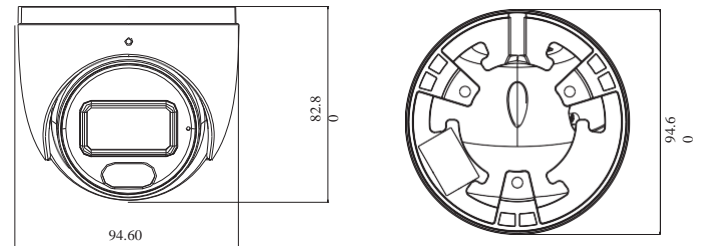

Operating Environment	- 30 °C ~ 60 °C (-22°F~140°F) Humidity: less than 95 % (non-condensing)
Dimensions (mm)	Φ94.6 × 82.8
Weight (net)	Approx. 0.45KG
Installation	Ceiling mounting (wall mounting available with the junction box and bracket)
Certificate	CE, FCC
Environmental Protection	Complies with Directive EU RoHS, WEEE(2012/19/EU) , directive 94/62/EC and REACH(EC1907/2006)

DIMENSIONS