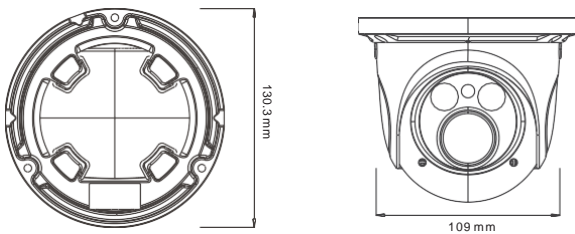

NGC-7205V

1.3 Megapixels Network IR Water-proof
Dome Camera

1.3 Megapixels Network IR Water-proof Dome Camera

Features

- 960P (1280 x 960) full real time coding
- Max_resolution: 1280 x 960
- ICR auto switch, true day / night
- 20 ~ 30m IR night view distance
- 3D DNR, digital WDR
- ROI coding
- PoE power supply
- Support smart phone, iPad, remotemonitoring
- Support P2P
- Support triple streams

Dimensions

Specifications

Mode	NGC-7205V	
I Specifications		
Camera		
Image Sensor	1 / 3 "CMOS	
Image Size	1280 x 960	
Electronic Shutter	1 / 25 s ~ 1 / 100000 s	
Min. Illumination	0 Lux (IR LED ON)	
Lens	2.8 ~ 12 mm	
Lens Mount	CS	Φ14
Image		
Video Compression	H.264 / MJPEG	
Resolution	960P (1280 x 960) 、 720P (1280 x 720) 、 D1、 CIF、 480 x 240	
Multi-stream	1280 x 960 (1 ~ 30fps) / 1280 x 720 (1 ~ 30fps) 1280 x 720 (1 ~ 10fps) / D1 (1 ~ 30fps) / CIF (1 ~ 30fps) CIF (1 ~ 30fps) / 480 x 240 (1 ~ 30fps)	
Bit rate	64 Kbps ~ 4 Mbps	
Encode Mode	VBR / CBR	
Quality	Five levels under VBR; Freely adjustable under CBR	
Image Settings	Saturation, Brightness, Chroma, Contrast, Wide Dynamic, Sharpen, NR, etc. adjustable through client software or webbrowser	
Interfaces		
Network	RJ45	
Audio	No	
Functions		
Remote Monitoring	IE browsing, CMS remote control	
Online Connection	Support simultaneous monitoring for up to 6 users; Support multi-stream real timetransmission	
Protocol	TCP / IP, UDP, DHCP, NTP, RTSP, PPPoE, DDNS, SMTP, FTP	
Storage	Network remote storage	
Smart Alarm	Motion Alarm	
Day & Night	ICR	
PoE	Yes	
IR Distance	20 ~ 30m	
Water-proof	IP66	
Others		
Power Supply	DC 12V / PoE	
Power Consumption	< 2.5W	
IR Consumption ON	< 5W	
Operating Environment	- 20 °C ~ 50 °C, 10 % ~ 90 % humidity	
Dimensions (mm)	Φ 109 × 130	
Weight (net)	704 g	