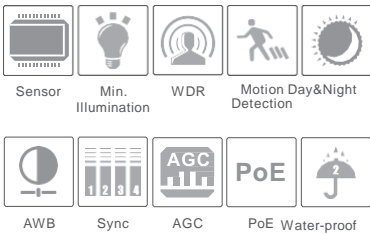

NGC-7205V

1.3 Megapixels Network IR Water-proof
Dome Camera

1.3 Megapixels Network IR Water-proof Dome Camera

Features

- 960P (1280 x 960) full real time coding
- Max_resolution: 1280 x 960
- ICR auto switch, true day / night
- 20 ~ 30m IR night view distance
- 3D DNR, digital WDR
- ROI coding
- PoE power supply
- Support smart phone, iPad, remotemonitoring
- Support P2P
- Support triple streams

Dimensions

Specifications

Mode	NGC-7205V	
I Specifications		
Camera		
Image Sensor	1 / 3 "CMOS	
Image Size	1280 x 960	
Electronic Shutter	1 / 25 s ~ 1 / 100000 s	
Min. Illumination	0 Lux (IR LED ON)	
Lens	2.8 ~ 12 mm	
Lens Mount	CS	Φ14
Image		
Video Compression	H.264 / MJPEG	
Resolution	960P (1280 x 960) 、 720P (1280 x 720) 、 D1、 CIF、 480 x 240	
Multi-stream	1280 x 960 (1 ~ 30fps) / 1280 x 720 (1 ~ 30fps) 1280 x 720 (1 ~ 10fps) / D1 (1 ~ 30fps) / CIF (1 ~ 30fps) CIF (1 ~ 30fps) / 480 x 240 (1 ~ 30fps)	
Bit rate	64 Kbps ~ 4 Mbps	
Encode Mode	VBR / CBR	
Quality	Five levels under VBR; Freely adjustable under CBR	
Image Settings	Saturation, Brightness, Chroma, Contrast, Wide Dynamic, Sharpen, NR, etc. adjustable through client software or webbrowser	
Interfaces		
Network	RJ45	
Audio	No	
Functions		
Remote Monitoring	IE browsing, CMS remote control	
Online Connection	Support simultaneous monitoring for up to 6 users; Support multi-stream real timetransmission	
Protocol	TCP / IP, UDP, DHCP, NTP, RTSP, PPPoE, DDNS, SMTP, FTP	
Storage	Network remote storage	
Smart Alarm	Motion Alarm	
Day & Night	ICR	
PoE	Yes	
IR Distance	20 ~ 30m	
Water-proof	IP66	
Others		
Power Supply	DC 12V / PoE	
Power Consumption	< 2.5W	
IR Consumption ON	< 5W	
Operating Environment	- 20 °C ~ 50 °C, 10 % ~ 90 % humidity	
Dimensions (mm)	Φ 109 × 130	
Weight (net)	704 g	