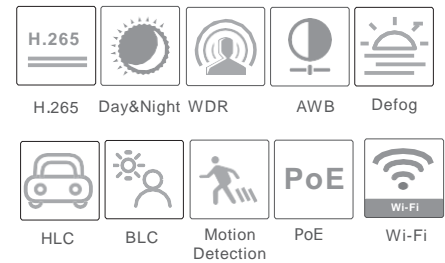

# NGC-7121W

2MP Cube Wi-Fi Network  
Camera

- 2MP ( 1920 × 1080 ) H.265 full real time coding
- Max. resolution: 1920 × 1080
- ICR auto switch, true day / night, BLC, HLC, Defog
- 10m IR night view distance
- 3D DNR, digital WDR, ROI coding
- Support Wi-Fi
- Built-in micro SD cardslot
- 1CH built-in MIC and 1CH built-in speaker
- 1CH alarm input and 1CH alarm output
- DC12V/PoE power supply
- Support three streams
- Support remote monitoring by smart phones& tablets with iOS and AndroidOS