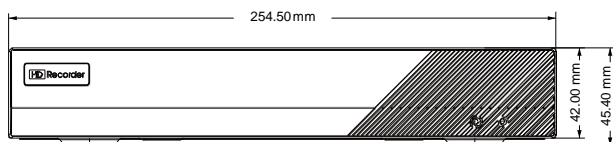

Dimensions

Specification

Model		NAV-HD-04.5L	NAV-HD-08.5L	NAV-HD-16.5L
System	Compression	Standard H.265 High Profile		
	CPU	Cortex A9		
	OS	Embedded Linux		
Video	Input	BNC × 4	BNC × 8	BNC × 16
	Resolution	TVI/AHD : 5MP/4MP/3MP/1080P/720P/WD1 CVI : 4MP/3MP/1080P/720P/WD1		
	IP Input	2CH (Up to 6CH)	4CH (Up to 12CH)	8CH (Up to 16CH)
	Output	HDMI × 1 : 1920 × 1080 / 1280 × 1024 / 1024 × 768 VGA × 1 : 1920 × 1080 / 1280 × 1024 / 1024 × 768 BNC × 1 : CVBS (used as the main or spot output)		
Audio	Input	RCA × 1		
	Output	RCA × 1		
	Two-way audio	Take up channel one audio input		
Record	Resolution	5MP Lite/4MP Lite/1080P/1080P Lite/720P/WD1		
	Frame Rate	5MP Lite : 10fps 4MP Lite : 12fps (PAL)/15fps (NTSC) 1080P : 12fps (PAL)/15fps (NTSC) 1080P Lite/720P/WD1 : 25fps (PAL)/30fps (NTSC)		
	Bit Rate	32Kbps ~ 4Mbps	32Kbps ~ 4Mbps	32Kbps ~ 5Mbps
	Mode	Manual, timer, motion		
IP Input	Resolution	Up to 5MP@25fps	Up to 5MP@30fps	Up to 5MP@30fps
Play back	Playback	4 CH	8 CH	16 CH
	Search	Time slice / time / event / tagsearch		
	Smart Search	Highlight colors to display the camera record in a certain period of time, different colors refer to different record events		
	Function	Play, pause, FF, FB, digital zoom, etc.		
Alarm	Mode	Manual, motion, exception		
	Input	No		
	Output	No		
	Triggering	Record, snap, preset, e-mail, etc.		
Network	Interface	RJ45 100Mbps × 1		
	Protocol	TCP / IP, PPPoE, DHCP, DNS, DDNS, UPnP, NTP, SMTP		
	Accss/Transfer Bandwidth	36/40Mbps	60/60Mbps	72/80Mbps
Mobile Device	OS	iOS, Android		
Storage	HDD	SATA × 1, upto 6TB	SATA × 1, upto 6TB	SATA × 1, upto 8TB
Backup	Local Backup	U disk, USB removable HDD		
	Network Backup	Yes		
Port	RS485	RS485 × 1, connect to PTZ or keyboard		
	USB	USB 2.0 × 2 (in the rear panel)		
	Remote Controller	Optional		
Others	Power Supply	DC12V / 1.5A	DC12V / 2A	DC12V / 3A
	Consumption	≤5W(without HDD)	≤8W(without HDD)	≤10W(without HDD)
	Dimensions	255mm × 233mm × 42 mm(W × D × H)		
	Work Environment	-10 ~ 50 °C · 10% ~ 90% humidity		