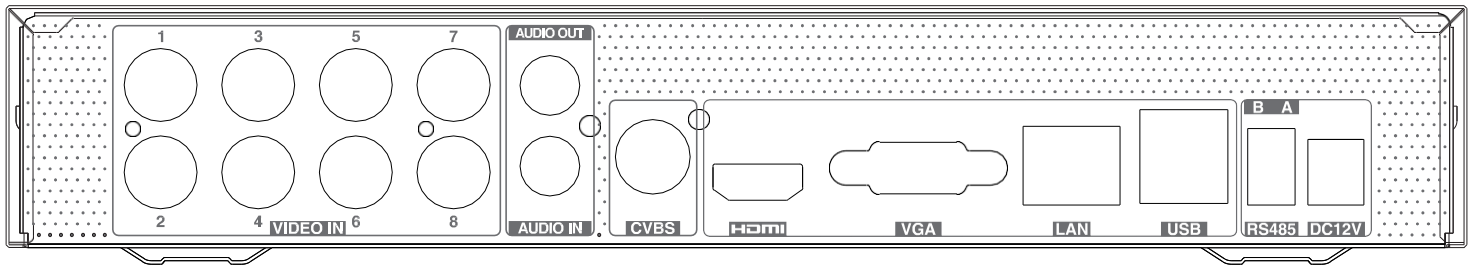

NAV-HD-08.5L