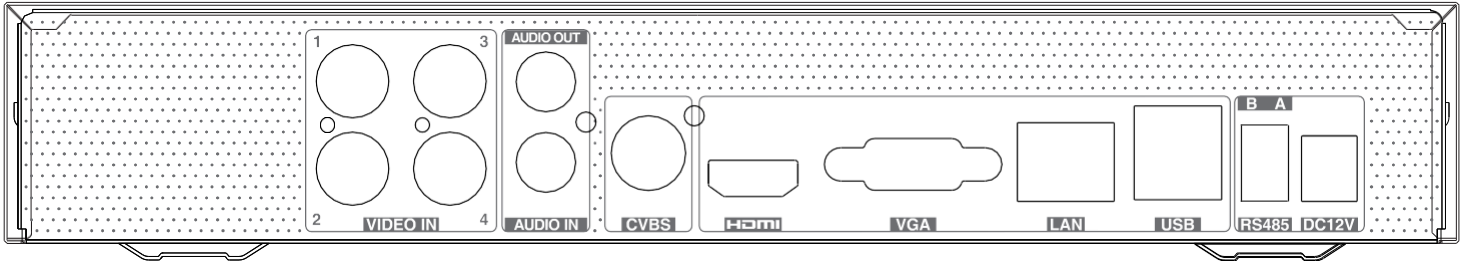

Rear Panels

NAV-HD-04.5L