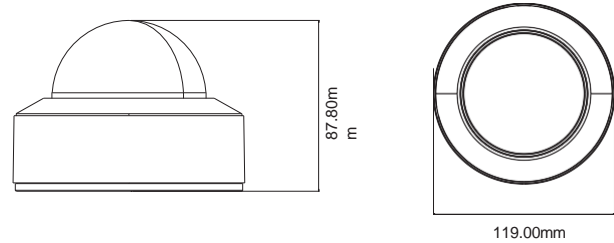

# NAC-HD-253F2.8

5MP HD Analog IR Dome Camera

- 5MP@20fps/4MP@30fps image, high resolution, true color
- AHD / TVI / CVI/CVBS standard and lossless video output
- Up to 1500 TVL resolution
- CMOS progressive scan, perfectly capture the moving object
- Support OSD menu
- High speed, long distance and real time transmission
- Auto color to B / W at low illumination
- Support ICR switch, true day / night, WDR
- Support noise reduction function
- 10 ~ 20m IR night view distance
- IP67&IK10
- Support COC

### SPECIFICATIONS

Model	NAC-HD-253F2.8
<b>Specifications</b>	
<b>Camera</b>	
Image Sensor	1 / 2.7 "CMOS
Resolution	5MP
Image Size	2560 x 1936
Video Output	AHD / TVI / CVI / CVBS
Image System	PAL / NTSC
Electronic Shutter	Auto
IR Distance	10 ~ 20 m
Frame Rate	5MP @20fps
Min. Illumination	Color : 0.01 lux@F1.2, AGC ON; B/W : 0 lux with IR
Lens	2.8 mm
Lens Mount	M12
S / N Ratio	≥52dB ( AGC OFF )
Ingress Protection	IP 67&IK10
<b>Functions</b>	
Function Control	OSD ( COC Control )
Day & Night	ICR
Digital WDR	Yes
Digital NR	Yes
AGC	Yes
Auto White Balance	Yes
BLC	Yes
LSC	Yes
Defog	No
HLC	Yes
Sharpness	Yes
Mirror	Yes
Smart IR	Yes
Image Setting	Yes
Defect Correction	Yes
Language	13 languages
Angle Adjustment	Pan: 0°~355°; Tilt: 0°~67°; Rotation: 0°~355°
<b>Others</b>	
Power Supply	DC12V ( ± 10% )
Power Consumption	IR OFF : < 1W; IR ON : < 4W
Working Environment	- 30 °C ~ 50 °C, 10 % ~ 90 % ( relative humidity )
Dimensions ( mm )	Φ 119 x 87.8
Weight ( net )	Approx. 0.59KG

### DIMENSIONS