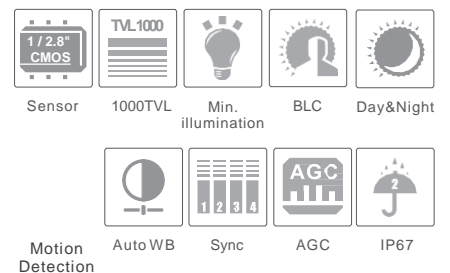

# NAC-HD-225VAZ

2MP HD Starlight IR Dome Camera

- 1080P real time image, high definition, true color, starlight
- AHD / TVI / CVI standard and lossless video output
- Up to 1000 TVL resolution
- CMOS progressive scan, perfectly capture the moving object
- Support OSD menu
- High speed, long distance and real time transmission
- Auto color to B / W at low illumination
- Support ICR switch, true day / night
- Support noise reduction function
- 30 ~ 50m IR night view distance
- IP67
- Support COC
- Support 960H CVBS output

### SPECIFICATIONS

Model	NAC-HD-225VAZ
<b>Specifications</b>	
<b>Camera</b>	
Image Sensor	1 / 2.8 "CMOS
Resolution	2MP
Image Size	1920x1080
Video Output	AHD / TVI / CVI / CVBS
Image System	PAL / NTSC
Electronic Shutter	Auto; 1/25s~1/50000s(PAL); 1/30s~1/50000s(PAL)
IR Distance	30 ~ 50 m
Frame Rate	30fps(60Hz); 25fps(50Hz)
Min. Illumination	Color : 0.001 lux@F1.2, AGC ON; B/W : 0 lux with IR
Lens	2.8-12 mm
Lens Mount	D14
S / N Ratio	≥52dB ( AGC OFF )
Ingress Protection	IP 67
<b>Functions</b>	
Function Control	OSD ( COC Control )
Day & Night	ICR
WDR	Yes (120dB)
3D NR	Yes
Global Exposure	No
Central Exposure	No
AGC	Yes
Auto White Balance	Yes
BLC	Yes
LSC	Yes
HLC	Yes
Freeze	Yes
Mirror	Yes
Defog	No
Sharpness	Yes
Smart IR	Yes
Motion Detection	Yes
Privacy Mask	Yes
Defect Correction	Auto
Language	16 languages
Angle Adjustment	Pan: 0°~360°; Tilt: 0°~80°; Rotation: 0°~360°
<b>Others</b>	
Power Supply	DC12V ( ± 15% )
Power Consumption	IR OFF : < 1.5W; IR ON : < 8.5W
Working Environment	- 30 °C ~ 50 °C, 10 % ~ 90 % ( relative humidity )
Dimensions ( mm )	Φ 130 x 110
Weight ( net )	Approx. 0.64KG