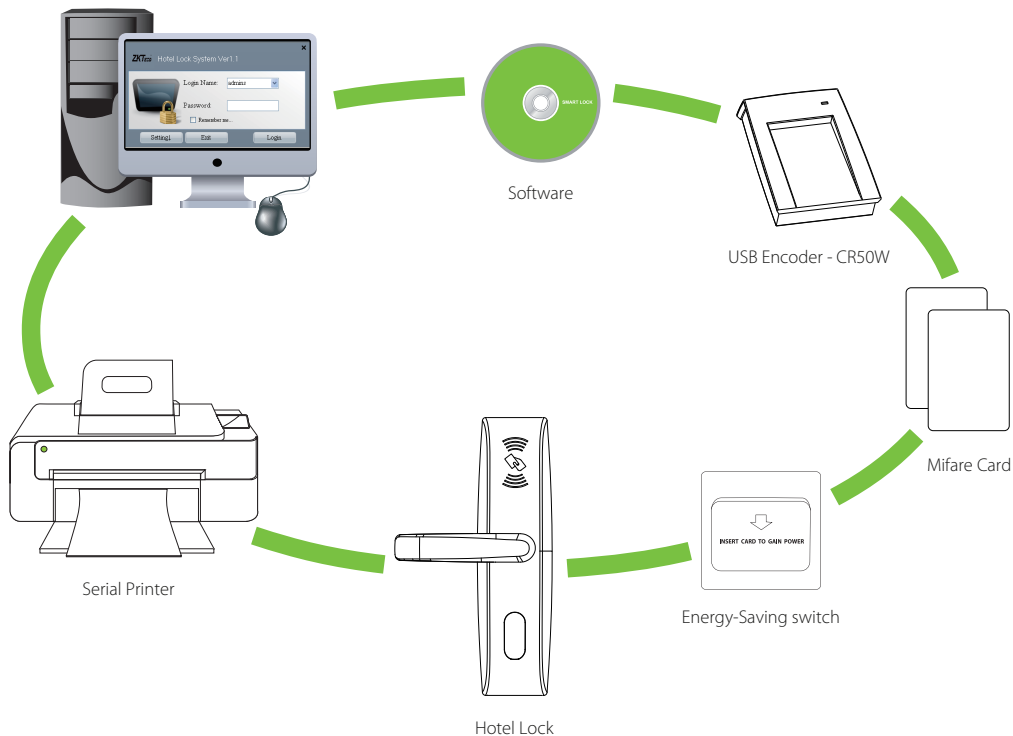

Features

- Easy installation with "one-click" operation only
- Check-in, check-out and reservation for hotel guest
- Set card expiration date/ time
- Create master, building, floor and other employee cards
- Create lost card to remove lost/stolen cards from the system
- Create record card to get the unlock logs from the hotel lock
- Matrix design allow you to see the room status
- All issued cards are logged in the software for viewing at any time
- Easy to program
- Requires USB encoder to program mifare cards(sold separately)
- Support Microsoft Windows 8/ 7/Vista/ XP
- Support Microsoft SQL Server 2005 database or more advanced
- Support English/ Spanish language

System Configuration

ZKTeco Inc.
ZK Mansion, Wuhe Rd, Gangtou, Bantian, Buji Town,
Longgang District, Shenzhen China 518129
Tel: 86-755-8960 2345/46/47/48
E-mail: sales@zkteco.com
www.zkteco.com

Global Offices:
USA: +1 732-412-6007
EU: +34 916532891
Brazil: +55 31 2515-8326
Thailand: +66-027199154
Mexico: +52-55-52928418

South Africa: +27 12 259 1047
Egypt: +201110444134
Dubai: +971 4 6091 310
India: +91 8123536788
Indonesia: +62 21 2921 8949

Vietnam : +84-0169-5813007
Philippines: +63 9084118832
Russia: +8 915 178-46-81