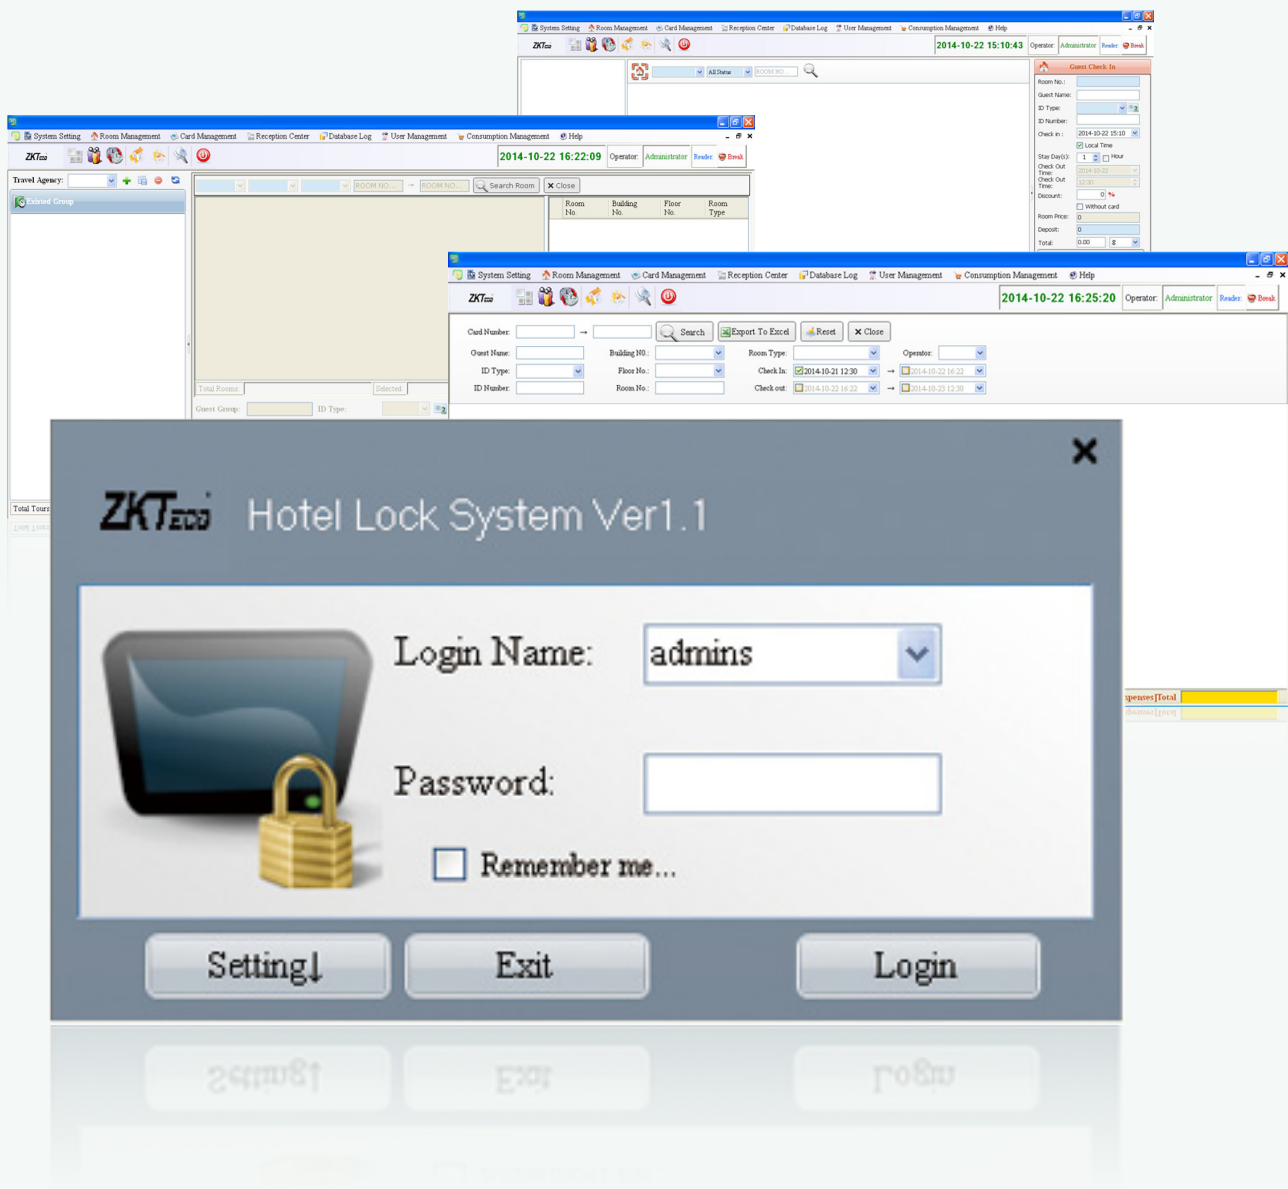

ZKBilock Hotel Lock System

ZKBilock Hotel Lock System is specially designed to meet the needs of small-medium hotels, maximum security, individual style and low operation costs. It is allowing for comprehensive access control and system management, but offers you an easy “one-click” installation.

Features

- Easy installation with "one-click" operation only
- Check-in, check-out and reservation for hotel guest
- Set card expiration date/ time
- Create master, building, floor and other employee cards
- Create lost card to remove lost/stolen cards from the system
- Create record card to get the unlock logs from the hotel lock
- Matrix design allow you to see the room status
- All issued cards are logged in the software for viewing at any time
- Easy to program
- Requires USB encoder to program mifare cards(sold separately)
- Support Microsoft Windows 8/ 7/Vista/ XP
- Support Microsoft SQL Server 2005 database or more advanced
- Support English/ Spanish language