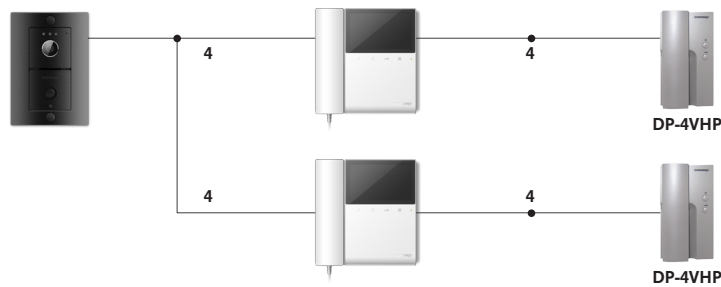

**FINEVIEW VIDEOPHONE
CDV-43K**

FEATURES

- 4.3 inch TFT LED display
- Video talk and door lock release enable
- Support 2 monitors, 1 cameras and 2 Interphones
- PAL/NTSC convertible

SPECIFICATION

Power source	AC 100~240V, 50/60Hz
LCD size	4.3 Inch TFT LED Display
Mount type	Surface-mounted type
Wiring	4 Wires
Distance	Door camera : 28m(0.5Ø) / 50m(0.65Ø) Interphone : 28m(0.5Ø) / 50m(0.65Ø)
Dimension(mm)	157x167x28

WIRING DIAGRAM

**DOOR CAMERA
DRC-4L**

FEATURES

- Built-in illumination sensor
- Both indoor and outdoor use
- Surface-mounted type
- House call and talk

SPECIFICATION

Power source	DC 12V(FROM MONITOR)
Image sensor	Color C-Mos
Min. illumination	0.1Lux(up to 300mm)
Distance	28m(0.5Ø) / 50m (0.65Ø)
Dimension(mm)	100×143×35 124×190(Cover)