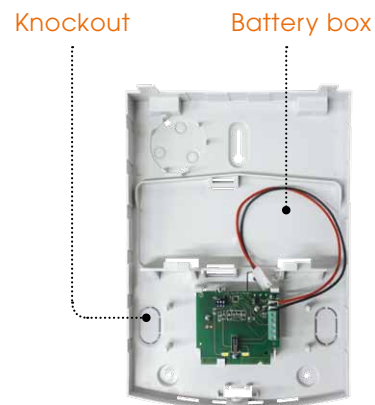

BLADE

EN 50131-4 / GRADE 2

ITALIAN
DESIGN

Blade is a self powered siren, elegant and cool design, suitable for all installations need. This product is entirely made of polycarbonate. All models are equipped with anti-opening and back tamper switches; the sound power is given by piezoelectric buzzer.

Available Case colours: white / red

Available Flash colours: red / white / blue

Dimensions: W 210, H 295, D 70 mm

Technical Features			
	BLADE 01	BLADE 01 / S	BLADE 24
EN 50131-4 / GRADE 2	YES	-	-
SOUND POWER	100 dB at 1mt 85 dB at 3mt	100 dB at 1mt 85 dB at 3mt	100 dB at 1mt 85 dB at 3mt
WATCHDOG'S LED	YES	YES	YES
SYSTEM STATUS VISUALIZATION	-	YES	YES
ALARM'S MEMORY	-	YES	YES
SEPARATED TRIGGERS	-	YES	YES
WORKING WITHOUT BATTERY	-	YES	YES
ANTIOPENING TAMPER	YES	YES	YES
BACK TAMPER	YES	YES	YES
POWER SUPPLY	13.8 Vdc	13.8 Vdc	24 V