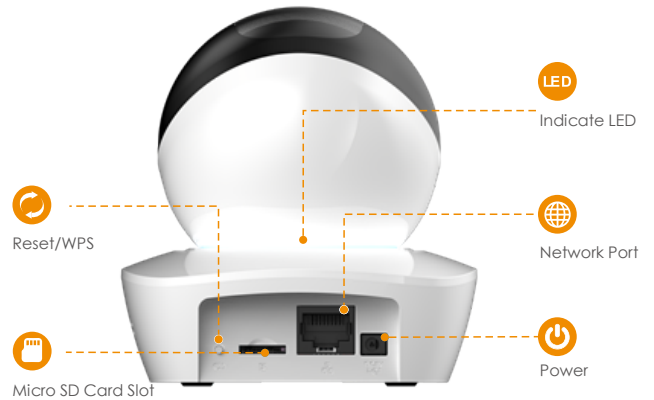

Front View

Back View

Specifications

Camera

1/2.9" 2 Megapixel Progressive CMOS
 2MP(1920 x 1080)
 Night Vision: 10m(33ft) Distance
 3-9mm Motorized Lens
 Field of View : 49° (D) ~ 118° (D)
 355° Pan & 90° Tilt
 3x Optical Zoom

Auxiliary Interface

Micro SD Card Slot(up to 128GB)
 Built-in Mic & Speaker
 Reset/WPS Button

General

DC 5V2A Power Supply
 Power Consumption: ≤10W
 Working Environment: -10° C ~ +45° C, Less Than 93%RH
 Dimensions: 94 × 94 × 101mm (3.7 × 3.7 × 3.9inch)
 Weight: 250g (0.55lb)
 CE, FCC, UL