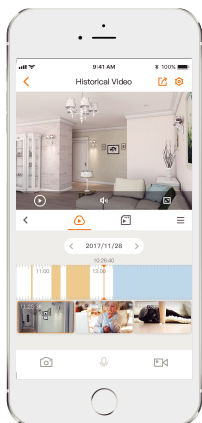

Ranger Pro Z

1080P H.265 Dual Band Wi-Fi PTZ Camera

Ranger Pro Z brings 2MP live monitoring, it supports the latest H.265 compression which can save up to 50% bandwidth and storage. With 3x optical zoom, you can freely zoom in and take a close look at what you care. Ranger Pro Z supports 2.4GHz & 5GHz Dual-band Wi-Fi, Dual frequency options ensure you stable and fluent video streaming in different scenarios.

1080P FHD Video

See more than 720P

Smart Tracking

Automatically tracks moving objects

3x Optical Zoom

Zoom in and see more details

24/7 Protection

Excellent night vision, feel safe even in complete darkness

Two-way Talk

Communicate with family and pets easily

H.265 Codec

Save more high-quality video in less space

Cloud Service

Live video, storage, alarm alert and more

Micro SD Card Slot

Support up to 128GB local storage

Dual-band Wi-Fi

IEEE 802.11a/b/g/n/ac
2.4GHz & 5GHz dual band

Stay close with what you care

With Cloud Service, you will have access to what you care as long as Internet is available, You can record daily or motion video on cloud and playback any time, anywhere